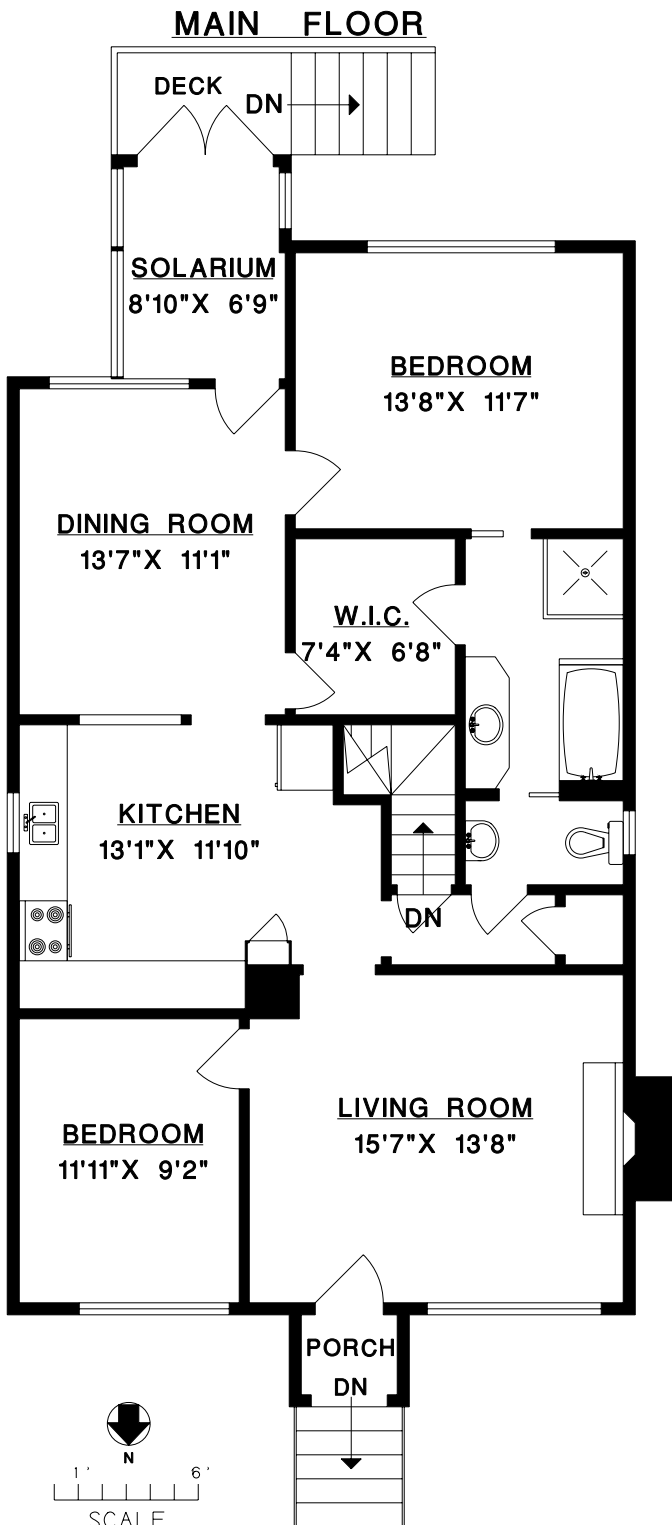

GABE BANDEL
 604-649-9754
 www.gabebandel.com

RE/MAX
 SELECT PROPERTIES

**416 E. 45TH AVE.
 VANCOUVER, B.C.**

* MAIN FLOOR	1 173	SQ. FT.
** LOWER FLOOR	839	SQ. FT.
TOTAL	2 012	SQ. FT.

DECK	31	SQ. FT.
PORCH	13	SQ. FT.

*Includes solarium.
 **Includes unfinished areas.

MEASURE MASTERS
 VANCOUVER OFFICE
 (604) 931-8585
 JAN. 2007