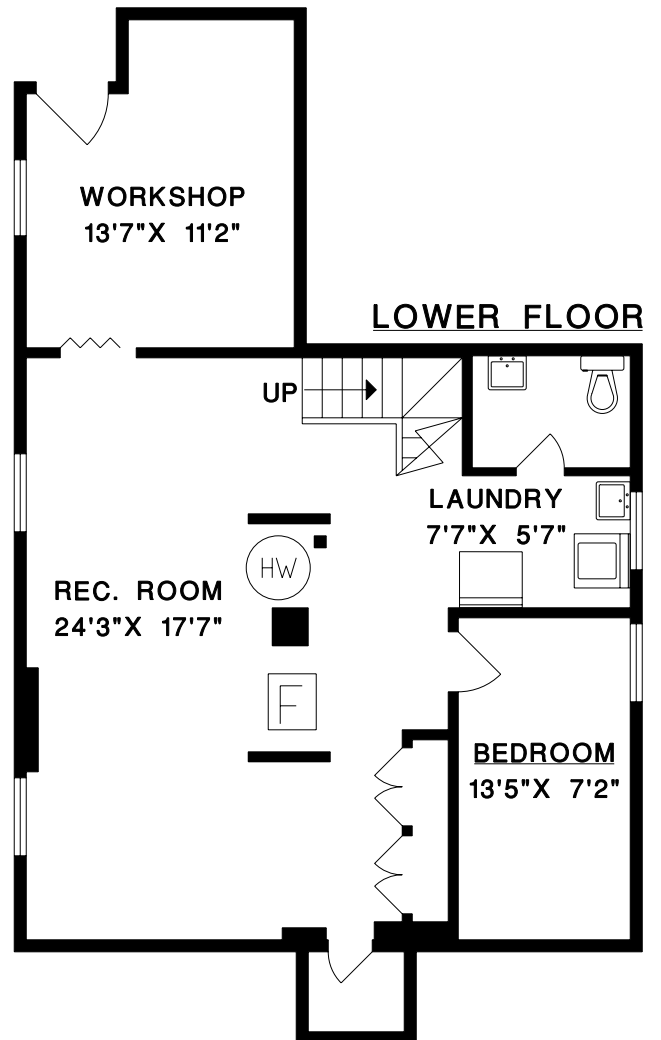

GABE BANDEL
 604-649-9754
 www.gabebandel.com

RE/MAX
 SELECT PROPERTIES

**416 E. 45TH AVE.
 VANCOUVER, B.C.**

* MAIN FLOOR	1 173	SQ. FT.
** LOWER FLOOR	839	SQ. FT.
TOTAL	2 012	SQ. FT.

DECK	31	SQ. FT.
PORCH	13	SQ. FT.

*Includes solarium.
 **Includes unfinished areas.

MEASURE MASTERS
 VANCOUVER OFFICE
 (604) 931-8585
 JAN. 2007